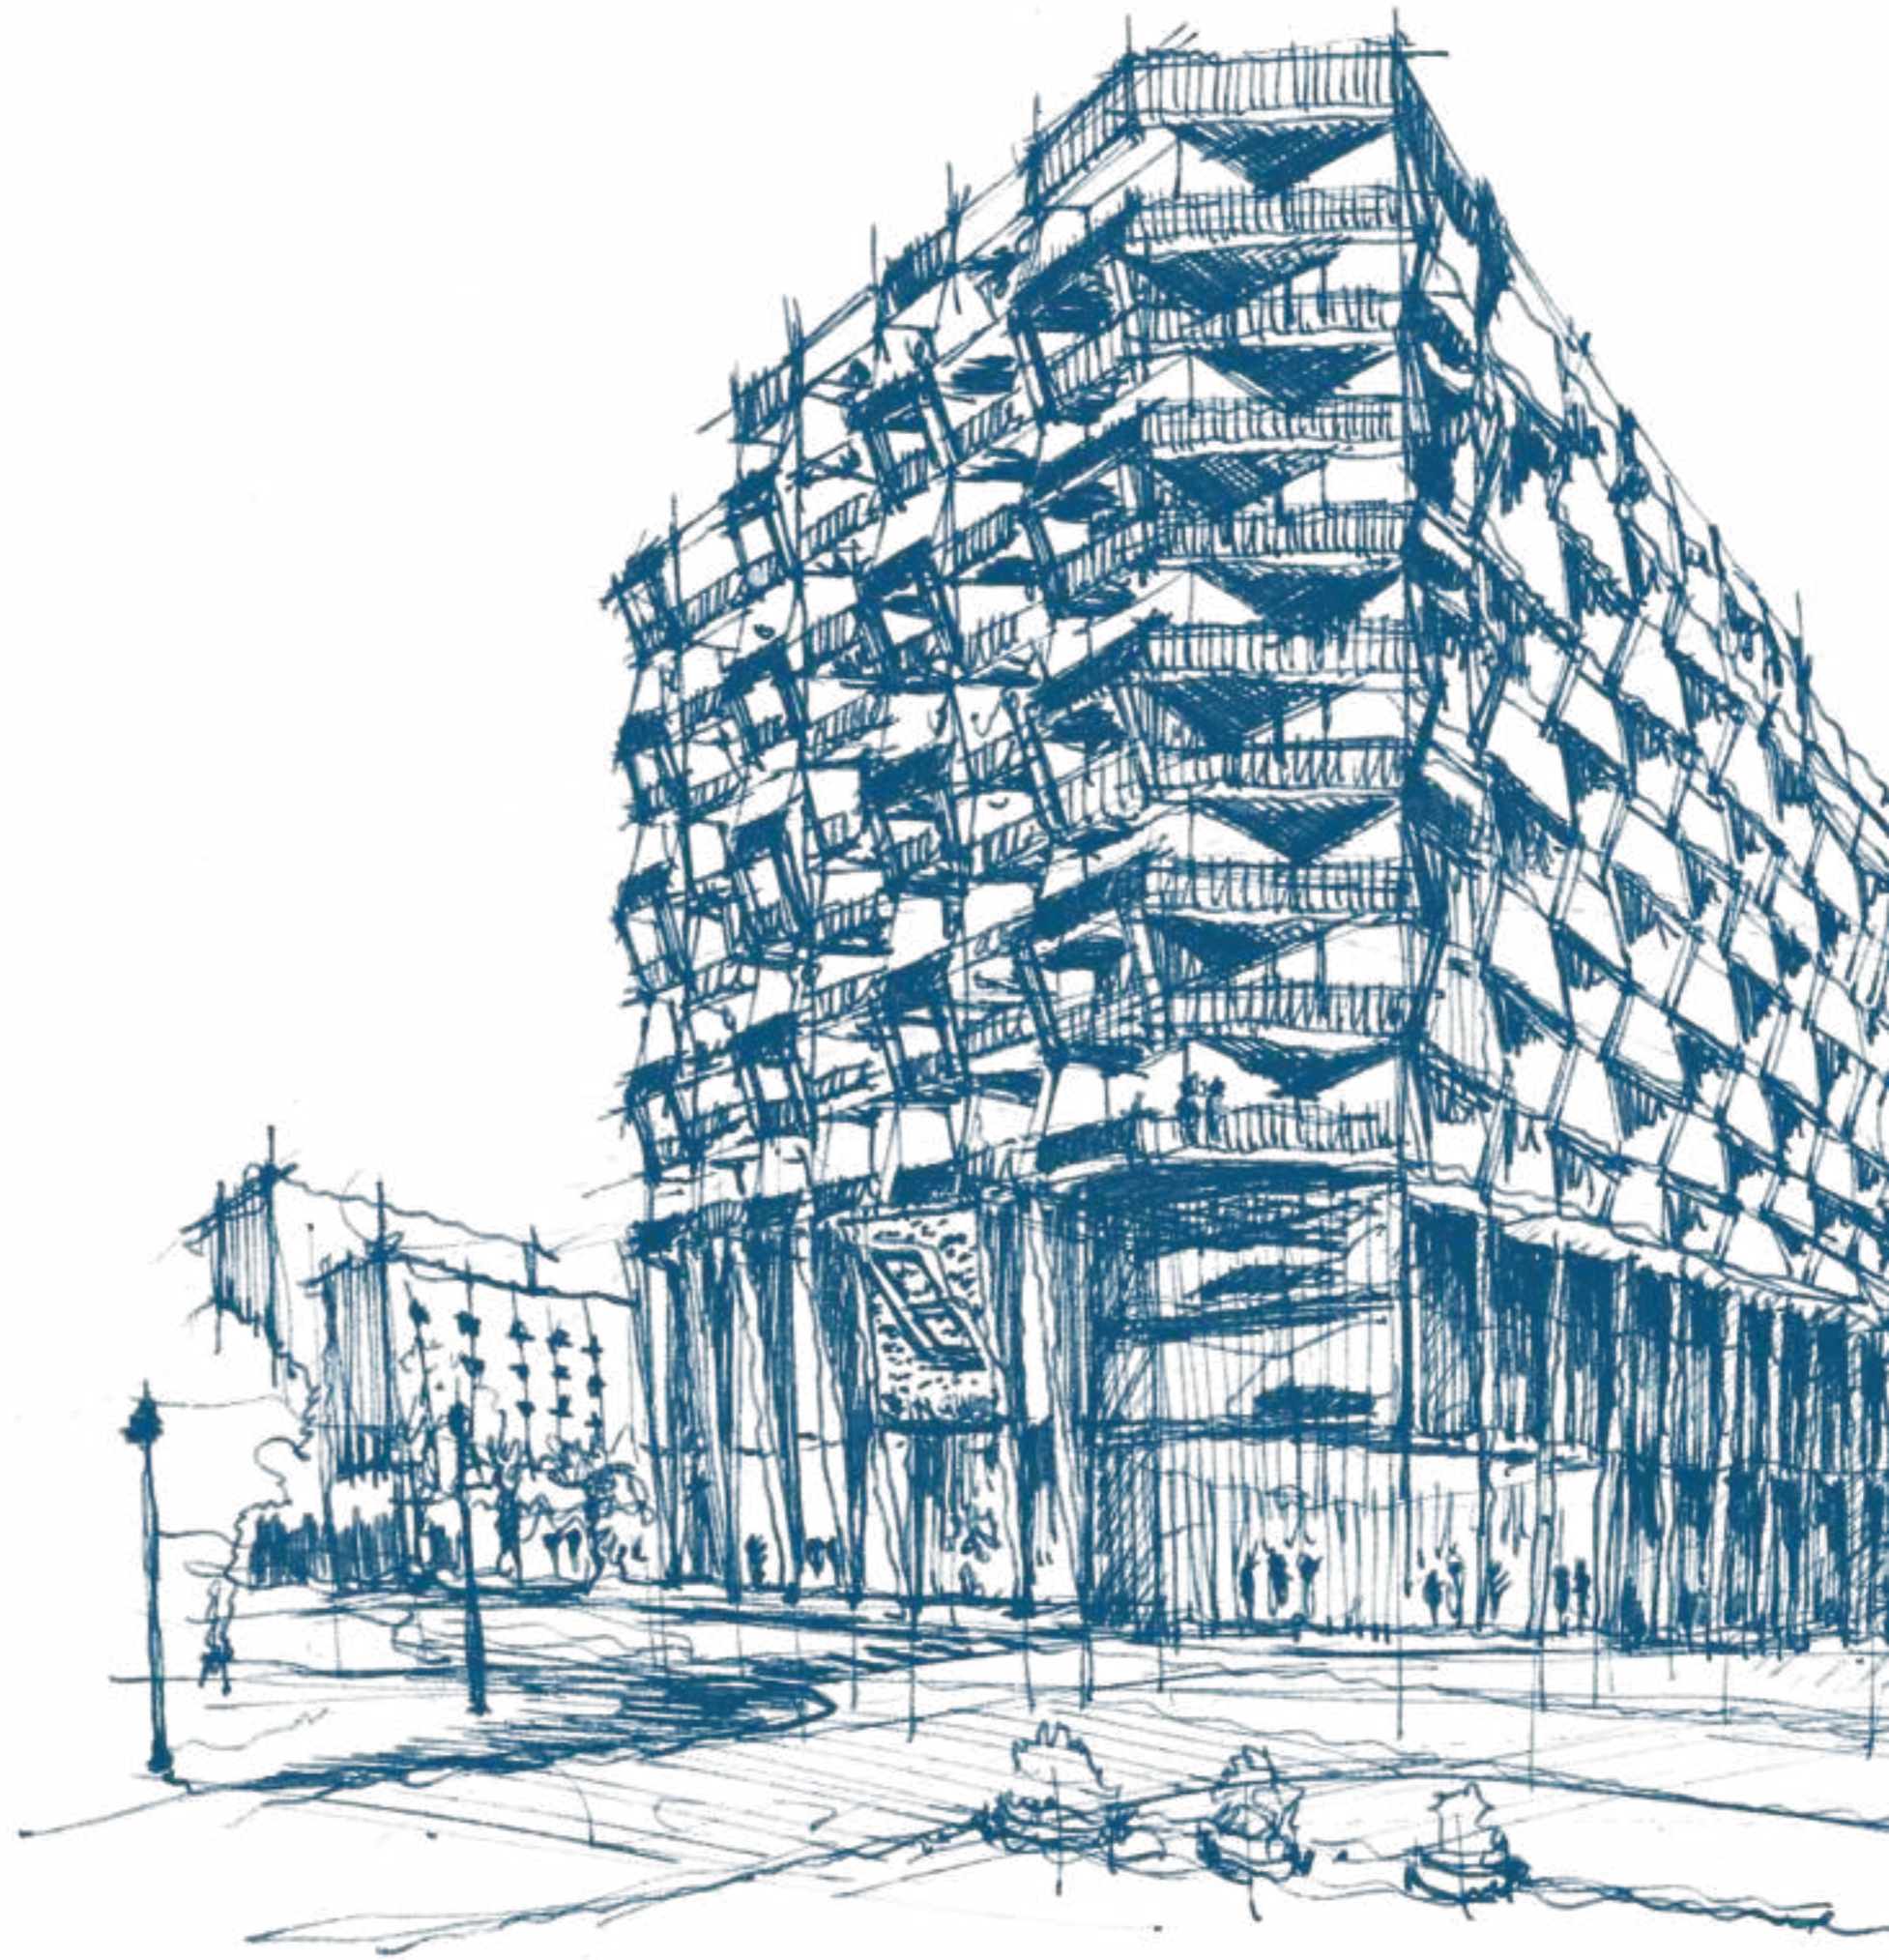

AURORA

BY BINGHATTI

A SPIRITED SENSE
of WONDER

THE PERFECT SETTING

In the heart of a vibrant and ever-evolving cityscape, a masterful creation finds its perfect setting. Much like the city itself, this creation is designed to captivate and inspire.

ILLUMINATING THE CITY'S
DYNAMIC NATURE

A HOME WHERE
LIFE BEGINS ANEW

01

ABOUT THE PROJECT

02

DESIGN DETAILS

03

FLOOR PLANS

THE RISE OF AURORA

Aurora by Binghatti emerges from a fertile ground of ingenuity inspired by the brand's vanguard spirit. Through its presence, this creation cultivates a deeper appreciation for groundbreaking architecture and boundless potential that a dynamic cosmopolitan setting offers.

A hand is shown reaching down into a body of water, with the sun low on the horizon in the background, creating a warm, golden glow. The water is dark blue with ripples around the hand. The text is overlaid on the left side of the image.